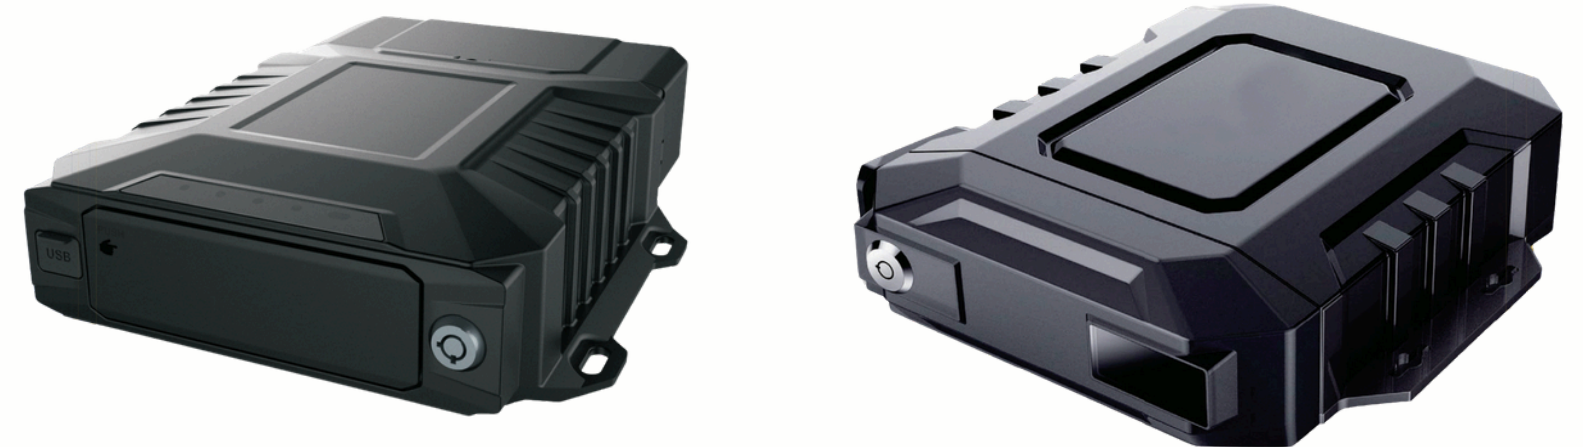

Dash Cams & DVRs

Advanced Surveillance Solutions

Explore our **innovative range** of dash cams and mobile DVRs, including the MettaX MC202L, G40 Pro, and more, designed for superior fleet security and monitoring.